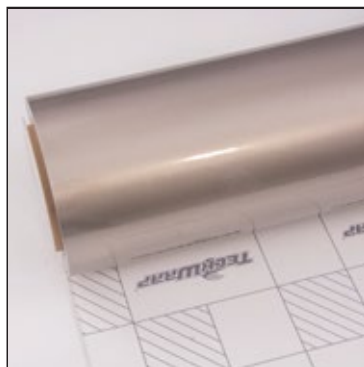

GLOSS ELECTRIC BLUE

SKU: MT03G

GLOSS CORNFLOWER BLUE

SKU: MT04G

GLOSS BEIGE LINEN

SKU: MT05G

Roll Size: 1.52m*18m (59.8"* 708.6", 4.98ft*59ft, 1.66yd* 19.6yd)

Prices listed at www.teckwrap.com include shipping cost.